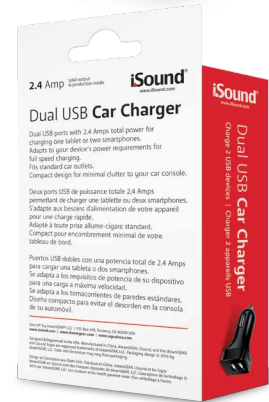

## 2.4A Dual USB Car Charger

**SIMULTANEOUSLY CHARGE TWO USB DEVICES**

Constructed of high impact ABS plastic, this compact car charger comes with dual USB ports and a total output of 2.4 Amps. The charger's smart IC determines the power needs of the connected device and delivers the power for full speed charging. Charges tablets and smartphones plus other USB devices. Fully tested and certified.

### FEATURES

- Dual USB ports with 2.4 Amps total charging allows you to charge one tablet or two smartphones
- Smart IC enables the charger to adapt to your device's charging protocol, enabling it to charge at full speed
- Fits any standard DC outlet
- Compact design for minimal bulk to your car console

### PRODUCT INFO

**ITEM NO.** ISOUND-6855

**COLOR:** Black

**UPC:** 845620068555

**PACKAGE / USER GUIDE LANGUAGES:** English, French (Canada), Spanish