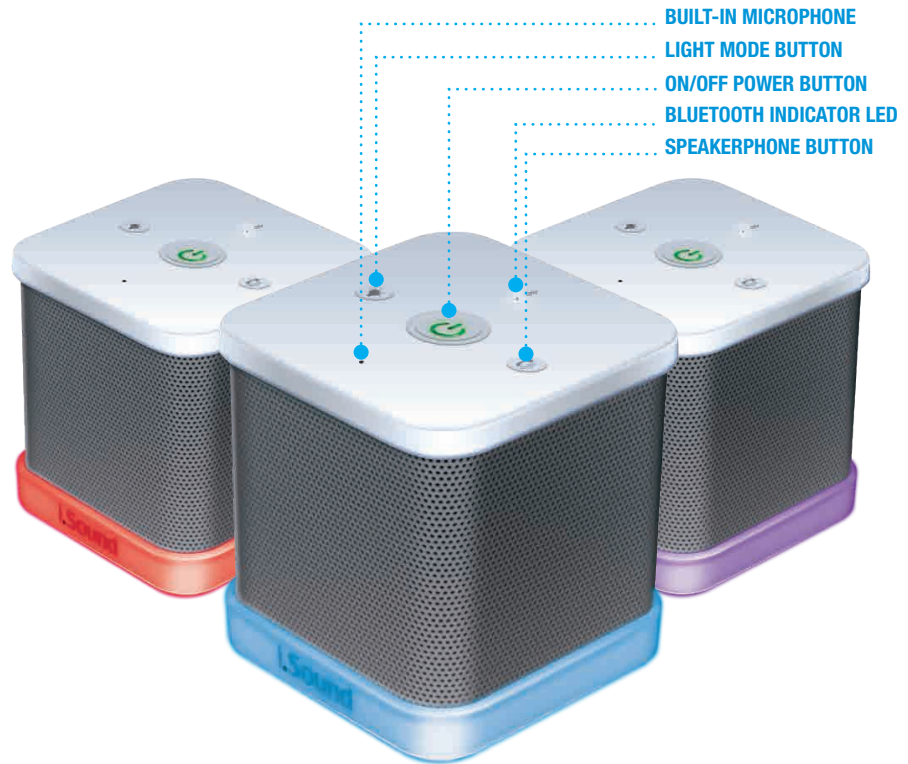

## iGlowSound™ Cube

Wireless Speaker with built-in Speakerphone

ITEM No. - ISOUND-5387

UPC - 8 45620 05387 2

COLOR - White

### PRODUCT FEATURES

Made with uv-coated polycarbonate plastic for the top and bottom caps and a metal speaker mesh. The iGlowSound™ Cube offers a very rich sound in a very portable body. Connect either wirelessly via Bluetooth or wired via 3.5mm AUX IN port to your smartphone, tablet, computer or other audio device. The AUX OUT port allows you to use the speaker as a Bluetooth receiver to connect to your home stereo wirelessly.

- Stream music via Bluetooth or AUX input
- Color changing glowing light
- Built-in rechargeable battery
- Take phone calls conveniently with the built-in microphone

### INCLUDES

- iGlowSound™ Cube Color Changing Light Speaker
- Micro USB cable for charging
- 3.5 mm AUX Cable (3 foot cable)

**iSound: The New Sound**  
 www.dreamGEAR.net | www.iSound.net  
 20001 S. Western Avenue, Torrance, CA 90501  
 tel: 310.222.5522 :: fax: 310.222.5577