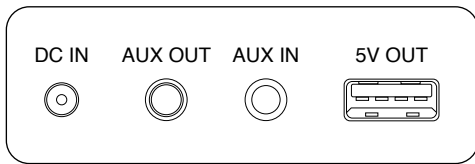

PACKAGING | COMPLETE FRENCH: **Yes** | SPANISH: **Yes**
USER GUIDE | COMPLETE FRENCH: **Yes** | SPANISH: **Yes**

SHIPPING INFORMATION

	QUANTITY	WIDTH (in.)	HEIGHT (in.)	DEPTH (in.)	CUBE (ft³)	WEIGHT (lbs.)	UPC NUMBER
MASTER	4	15.5	11.25	17.5	1.76	16.95	8 45620 05257 8
INNER	2	8.25	10.25	14.5	.7	7.8	8 45620 05257 8
SINGLE	1	14.25	10	4	.33	3.7	8 45620 05257 8

iGlowSoundPro

Packaging opens to reveal product

PRODUCT CONTROLS

BACK CONTROL PANEL

TOP CONTROL PANEL

LIGHT MODES

Music also plays when lights are off

NIGHT LIGHT