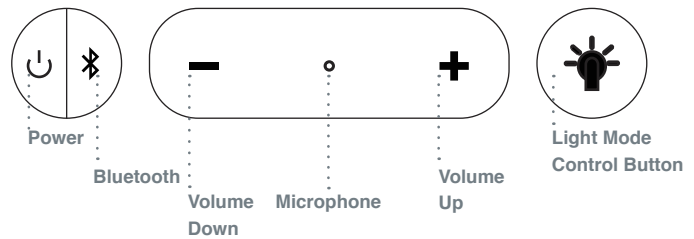

iGlowSoundPro

Packaging opens to reveal product

PRODUCT CONTROLS

BACK CONTROL PANEL

TOP CONTROL PANEL

LIGHT MODES

Music also plays when lights are off

NIGHT LIGHT

PULSE TO MUSIC

SLOW BREATHE

Audio devices not included.

*Final product, features, and packaging are subject to change and may vary from photos.