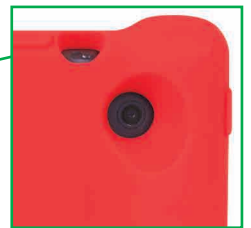

Elmo Comfort Grip

for iPad®mini with Retina display & iPad®mini (1st gen)

ITEM No. - ISOUND-4617

UPC - 8 45620 04617 1

COLOR - Red

PRODUCT FEATURES

The Elmo Comfort Grip protects your iPad®mini from nicks, scratches, and short falls.

- Fits snugly on the iPad®mini with Retina display or iPad®mini (1st generation)
- Made from heavy-duty food grade silicone for safety
- Stylish Sesame Street character design.
- Easy access to all ports, cameras and buttons

PRODUCT PACKAGING

Silent/Screen Rotation Lock & Rear Camera Opening

Ergonomic Design
for extended play and comfort

TRANSLATIONS

PACKAGING | FRENCH: Yes | SPANISH: No

*iPad®mini not included

SHIPPING INFORMATION

	QUANTITY	WIDTH (in.)	HEIGHT (in.)	DEPTH (in.)	CUBE (ft3)	WEIGHT (lbs.)	UPC NUMBER
MASTER	24	16.25	12	16.25	1.83	19.25	8 45620 04617 1
INNER	4	5.25	11	7.75	0.26	2.95	8 45620 04617 1
SINGLE	1	7.25	10.25	1.5	0.06	0.7	8 45620 04617 1