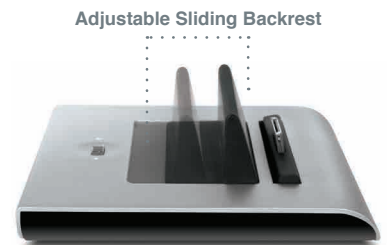

Adjustable Sliding Backrest