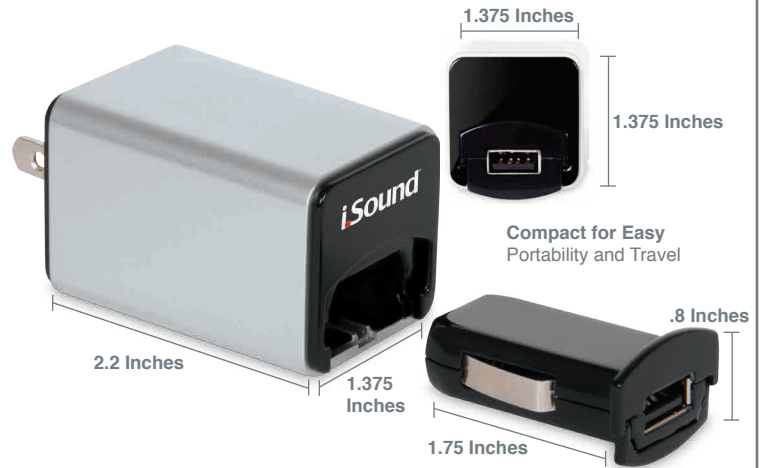

Wall & Car Combo Charger Pro

For **iPad®**, iPhone®, iPod®, Smartphones, MP3 Players, Digital Cameras & Most USB Powered Devices

ITEM No. - ISOUND-2108
 UPC - 8 45620 02108 6
 COLOR - Black/Grey

PRODUCT FEATURES

- Fits any standard wall or car outlet
- Power and charge USB devices*
- Charges all devices up to 2.1A
- Power indication
- Compact for easy portability and travel
- Pull-out car adapter
- Includes 3 foot USB to Micro/Mini USB cable
- For **iPad**, iPhone, iPod, smartphones, MP3 players, digital cameras and most USB powered devices

Includes:

- Wall Charger
- Car Charger
- USB to Micro/Mini USB cable

Wall Charger Specs:

AC In: 100-240V
 DC Out: 5V/**2.1A**

Car Charger Specs:

DC In: 12-14V
 DC Out: 5V/**2.1A**

Compatible with:

- iPod touch (1st-4th gen)
- iPod nano (1st-6th gen)
- iPod classic
- iPod with video
- iPhone 5S
- iPhone 5C
- iPhone 4S
- iPhone 4
- iPhone 3GS
- iPhone 3G
- iPhone
- iPad Air

- iPad mini 2
- iPad 2
- iPad

Charge your:

Compact for Easy Portability and Travel

Wall Charger
 AC In: 100-240V
 AC Out: 5V/**2.1A**

Car Charger
 DC In: 12-14V
 DC Out: 5V/**2.1A**

3 Foot Cable

USB to Micro/Mini USB cable