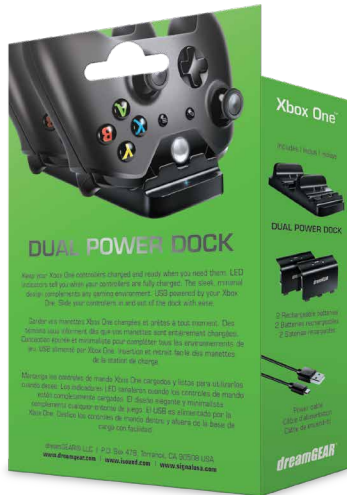

Dual Power Dock

Controller charging dock for Xbox One

Item number: DGXB1-6624 (black) | UPC: 845620066247

Keep your Xbox One controllers charged and ready when you need them. LED indicators tell you when your controllers are fully charged. The sleek, minimal design complements any gaming environment. USB powered by your Xbox One. Slide your controllers in and out of the dock with ease.

Features

- New design! – engineered base to slide your controller in and out of the dock with ease – no dongle needed!
- USB power cable connects directly to the Xbox One system

Includes

Dual Power Dock, 2 rechargeable batteries, USB power cable and user guide