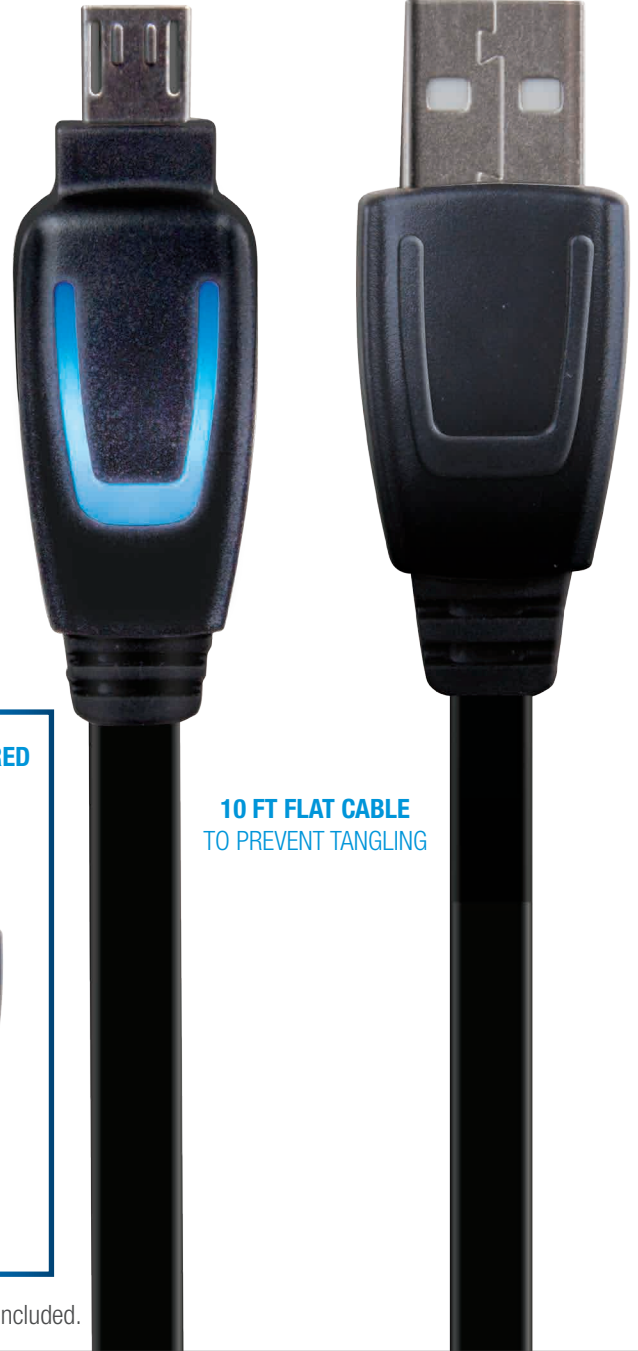

# LED Charge Cable

for **PS4**<sup>™</sup>

ITEM No. - DGPS4-6405

UPC - 8 45620 06405 2

COLOR - Black

**dreamGEAR**<sup>®</sup>

**iSound**: The New Sound

www.dreamGEAR.net | www.iSound.net  
20001 S. Western Avenue, Torrance, CA 90501  
tel: 310.222.5522 :: fax: 310.222.5577

## PRODUCT FEATURES

- LED on charge cable shows when the battery is charging and when fully charged
- 10 foot flat cable that allows you to play and charge simultaneously
- LED will flash red when charging and light solid blue with fully charged

**LED GLOWS BLUE**  
WHEN CONTROLLER IS FULLY CHARGED

**LED CHARGE CABLE FLASHES RED**  
WHEN CHARGING

**10 FT FLAT CABLE**  
TO PREVENT TANGLING

**PACKAGING:**.....COMPLETE FRENCH: **YES**.....SPANISH: **YES**  
**USER GUIDE:**.....COMPLETE FRENCH: **YES**.....SPANISH: **YES**