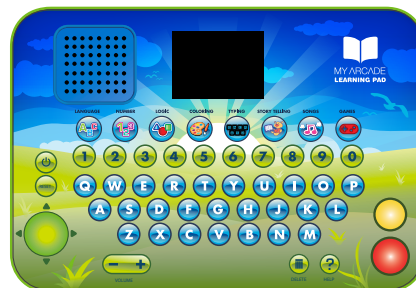

LEARNING PAD

LEARNING TABLET FOR KIDS

DGUN-2865 (assorted colors)

Learn letters, numbers, logic and more. Listen to stories and sing to songs. Play games, color and type. Requires 3 "AAA" batteries (not included).

INCLUDES Learning Pad and user guide