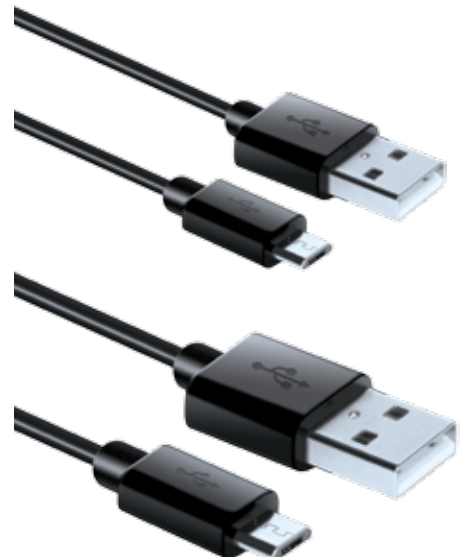

INCLUDES Dual Power Dock, power cable, 2 rechargeable batteries and user guide

LED CHARGE CABLE

CHARGE CABLE FOR XBOX ONE

DGXB1-6602 (black)

LED on charge cable shows when the battery is charging and when fully charged. 10 Foot flat cable that allows you to play and charge simultaneously. LED will glow red when charging and solid green with fully charged.

INCLUDES LED Charge Cable and user guide

CHARGE & PLAY

10 FOOT CHARGE CABLE

DGXB1-6607 (black)

Use this extra-long cable to continue playing your game when you're out of battery power. Plug the cable into the Xbox One to start charging the battery and continue the game. The extra length means no dragging your chair closer to the screen. Reinforced stress relief at both ends to ensure that your cable will hold up even under heavy game play.

INCLUDES Charge cable and user guide

CHARGE & PLAY DUO

10 FOOT CHARGE CABLES

DGXB1-6606 (black)

Use these extra-long cables to continue playing your game when you're out of battery power. Plug the cables into the Xbox One to start charging the battery and continue the game. The extra length means no dragging your chair closer to the screen. Reinforced stress relief at both ends to ensure that your cables will hold up even under heavy game play.

INCLUDES 2 Charge cables and user guide

Xbox 360®

X-TALK

WIRED HEADSET WITH BOOM MIC

DG360-1707 (black), DG360-1743 (camo)

The headset plugs directly into the controller, offering easy access to volume and mute controls. The flexible and noise-canceling boom microphone can be adjusted for an optimal fit, ensuring your teammates hear only you. The X-Talk Gaming Headset is so comfortable, you can play all night.