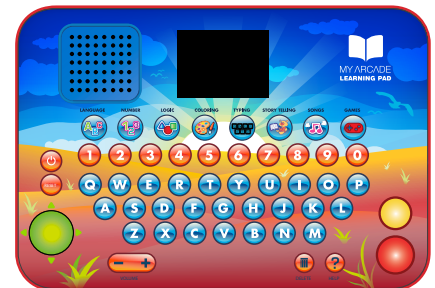

LEARNING PAD

LEARNING TABLET FOR KIDS

DGUN-2865 (assorted colors)

Learn letters, numbers, logic and more. Listen to stories and sing to songs. Play games, color and type. Requires 3 "AAA" batteries (not included).

INCLUDES Learning Pad and user guide